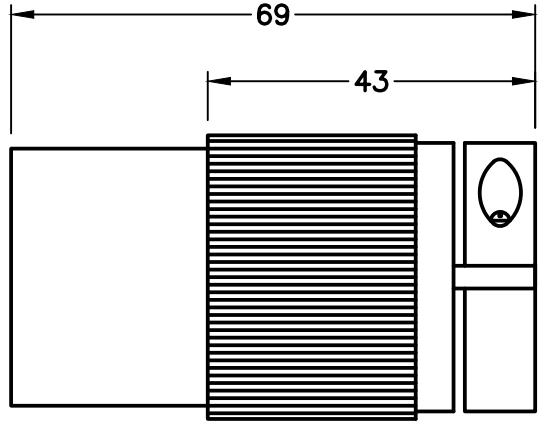

Unit in mm

NEMA 5-20 CONNECTOR
FRONT VIEW

SIDE VIEW