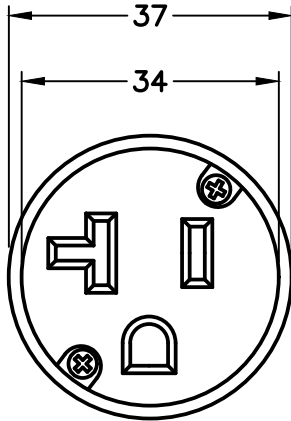

Unit in mm

NEMA 5-20 CONNECTOR
FRONT VIEW

SIDE VIEW